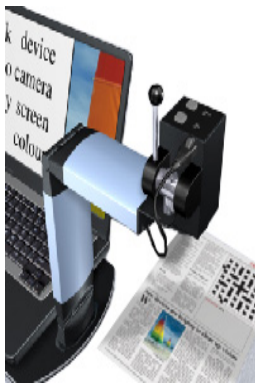

Remarkably Priced at \$2345*

Liberty Solo

Liberty Solo

12" Portable Video Magnifier. The Liberty Solo features include:

- 12" Portable Video Magnifier
- 9x - 36x magnification
- Easily scans variety of books
- Internal rechargeable battery
- Canvas backpack
- Weighs only 8 lbs
- Tilt stand for comfort and distance viewing
- Full Color, Black on White and White on Black Settings

Price to Sell at \$2995*

Fusion

Fusion

7" Portable Video Magnifier. The Fusion includes such features as:

- Portable Video Magnifier
- 7" Color LCD flat-panel
- Laptop style protects display
- 6x - 18x magnification
- Dual use as mouse or in case
- Weighs only 3 pounds

Priced to move fast at \$1895*

Opti Verso

PC / Laptop Compatible Portable Camera. Its features include:

- Three models: Opti Verso, Opti Lite & Opti Mouse
- Full screen image, resize and reposition
- View up to 10 Screen-Save options
- Control toolbar position and size
- Lock/Unlock image aspect ratio
- Works via USB, runs on its own power so it doesn't drain laptop battery
- Software included
- Opti Mouse is a mouse driven camera.
- Opti Lite is a similar design to the Prisma
- Opti Verso is pictured to the left

Prices for Opti Line : Opti Mouse - \$1295* Opti Lite - \$1795* Opti Verso \$2495*

Prisma

Mini Desktop Magnification Camera. Prisma features include:

- 4x - 30x magnification on a 14" monitor
- 4x - 45x magnification on a 20" monitor
- Read and write desktop style
- Eye level low profile display
- Canvas case included
- Weighs less than 3 lbs.